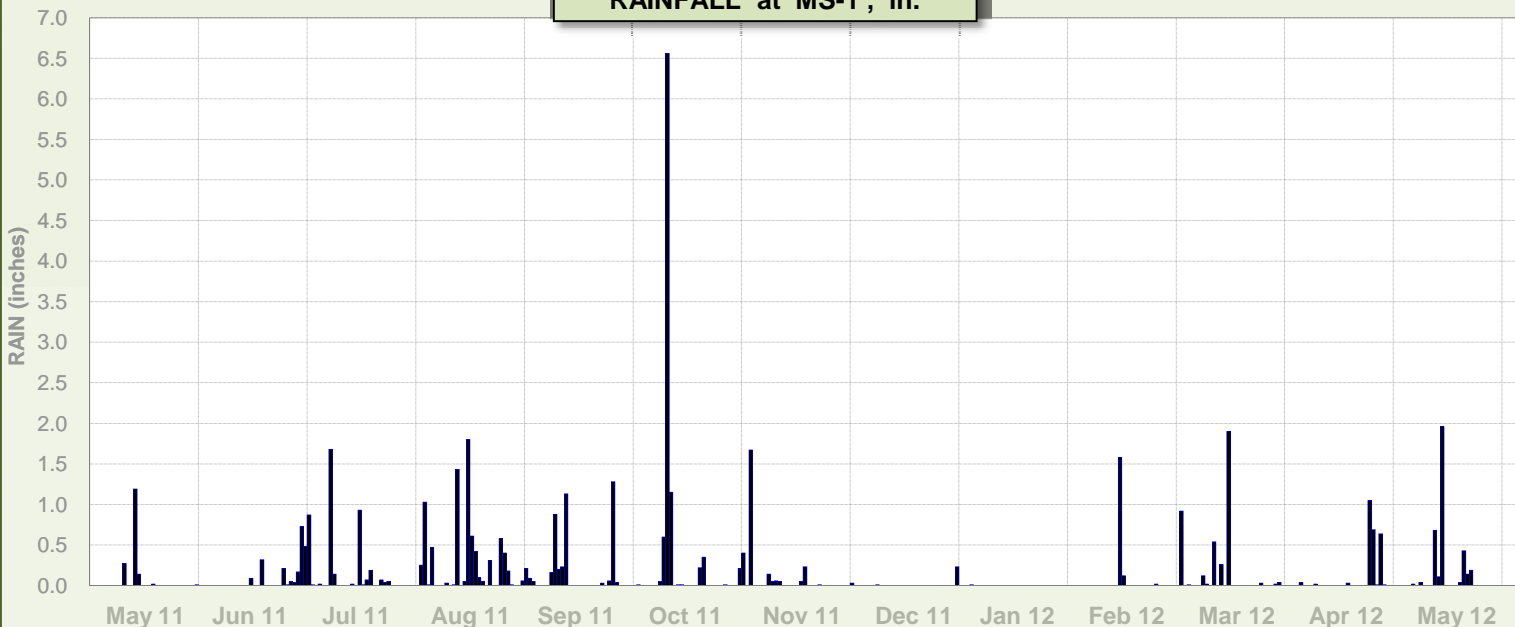

C-1 CANAL STAGES at MS-1

Stage, NGVD29

RAINFALL at MS-1, in.

TOTAL MS-1 DISCHARGE, c.f.s.