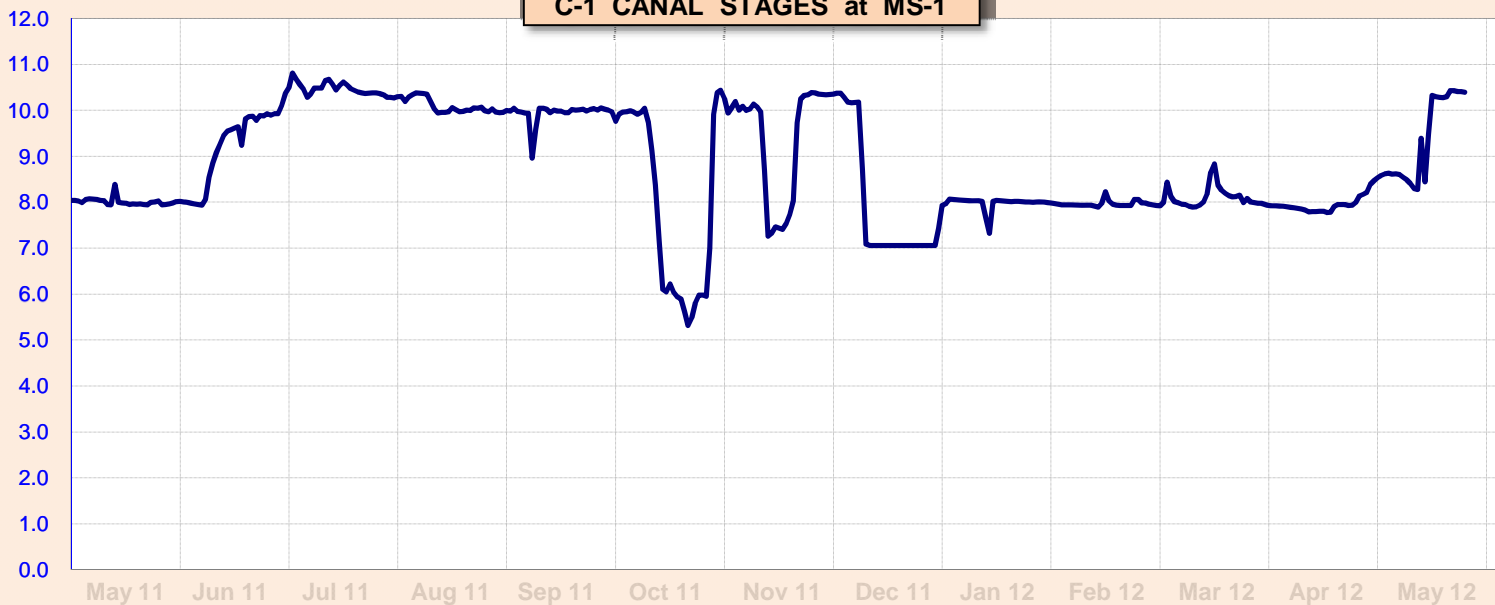

C-1 CANAL STAGES at MS-1

Stage, NGVD29

RAINFALL at MS-1, in.

TOTAL MS-1 DISCHARGE, c.f.s.